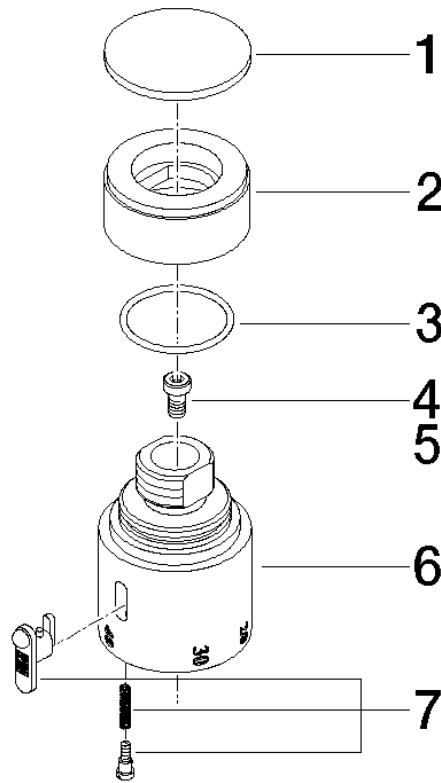

11 420 220

	Chrome	11 420 220-00
	Brushed Platinum	11 420 220-06
	Platinum	11 420 220-08
	Durabass (23kt Gold)	11 420 220-09

Temperature control handle - Chrome

MADISON

11 420 220

11 420 220

11 420 220

Parts for other finishes can be found here: Brushed Platinum

Spare parts list

No.	Item Number	Name	Quantity used	Delivery time
3	09 14 10 040 90	seal	1	2
4	90 30 30 027 00 90	screw	1	2
5	09 30 33 004 90	screw	1	2
7	90 21 33 020 00 90	handle	1	2